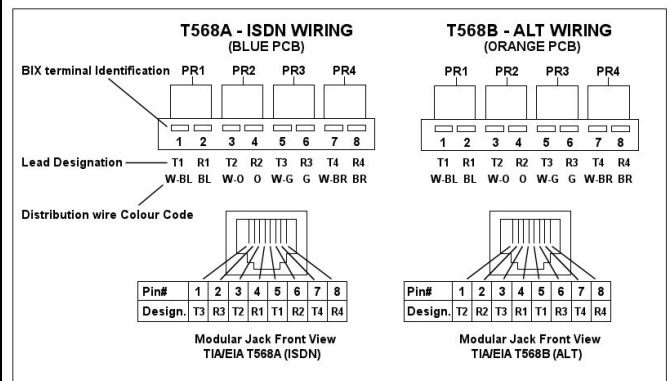

# Installation Guide

## CAT5E BIX DVO Double Gang Outlet

Description	Part No.	Part No.
	T568A-ISDN	T568B-ALT
CAT5E BIX DVO Connector Module, Flush, 1-port, Gray	AX100601	AX100604
CAT5E BIX DVO Connector Module, Flush, 2-port, Gray	AX100602	AX100605
	<b>3-PORT</b>	<b>4-PORT</b>
DVO Double Gang Faceplate, Flush, Gray	AX100613	AX100640
DVO Double Gang Faceplate, Flush, Almond	AX100614	AX100641
DVO Double Gang Faceplate, Flush, White	AX100615	AX100642
DVO Double Gang Faceplate, Flush, Black	AX100616	AX100643