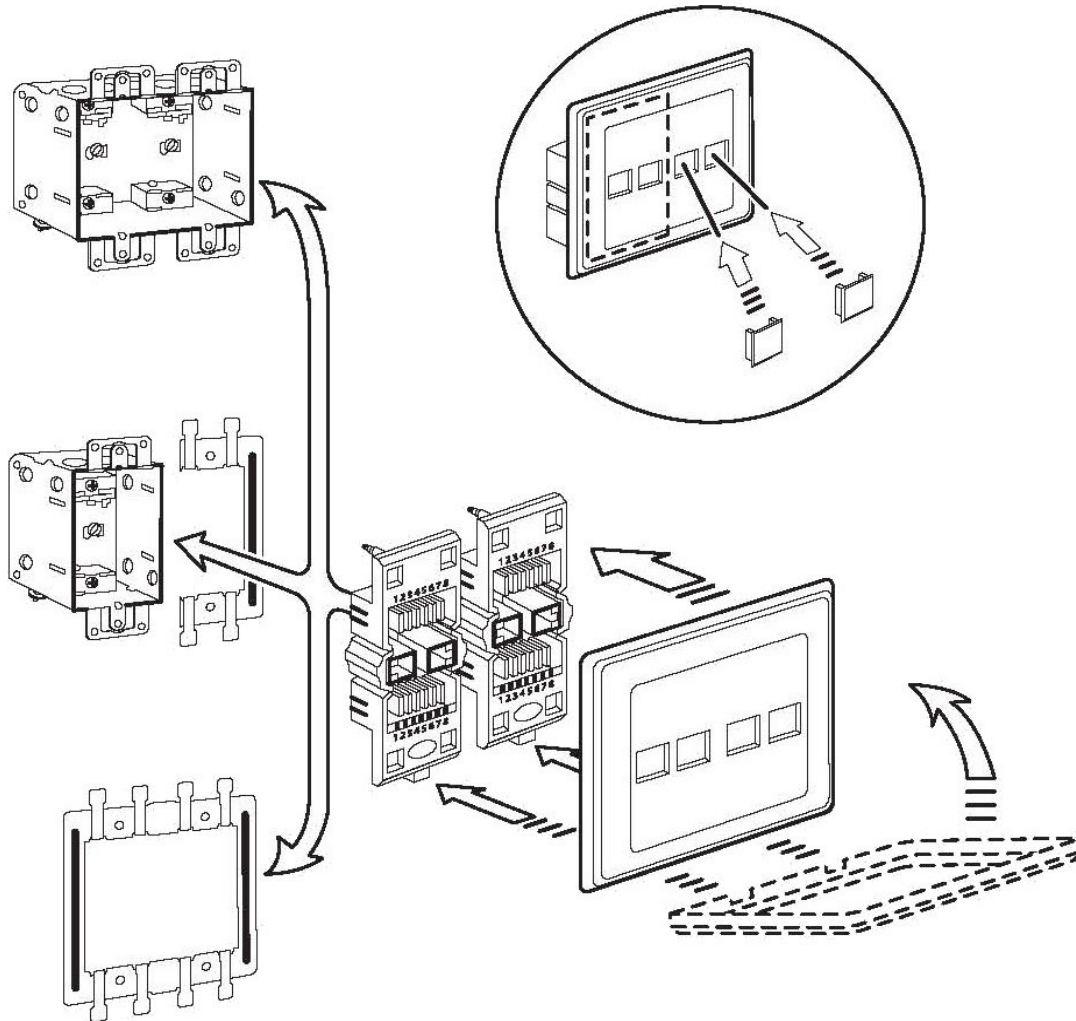

# Installation Guide

## CAT5E BIX DVO Double Gang Outlet

Description	Part No.	Part No.
	T568A-ISDN	T568B-ALT
CAT5E BIX DVO Connector Module, Flush, 1-port, Gray	AX100601	AX100604
CAT5E BIX DVO Connector Module, Flush, 2-port, Gray	AX100602	AX100605
	<b>3-PORT</b>	<b>4-PORT</b>
DVO Double Gang Faceplate, Flush, Gray	AX100613	AX100640
DVO Double Gang Faceplate, Flush, Almond	AX100614	AX100641
DVO Double Gang Faceplate, Flush, White	AX100615	AX100642
DVO Double Gang Faceplate, Flush, Black	AX100616	AX100643