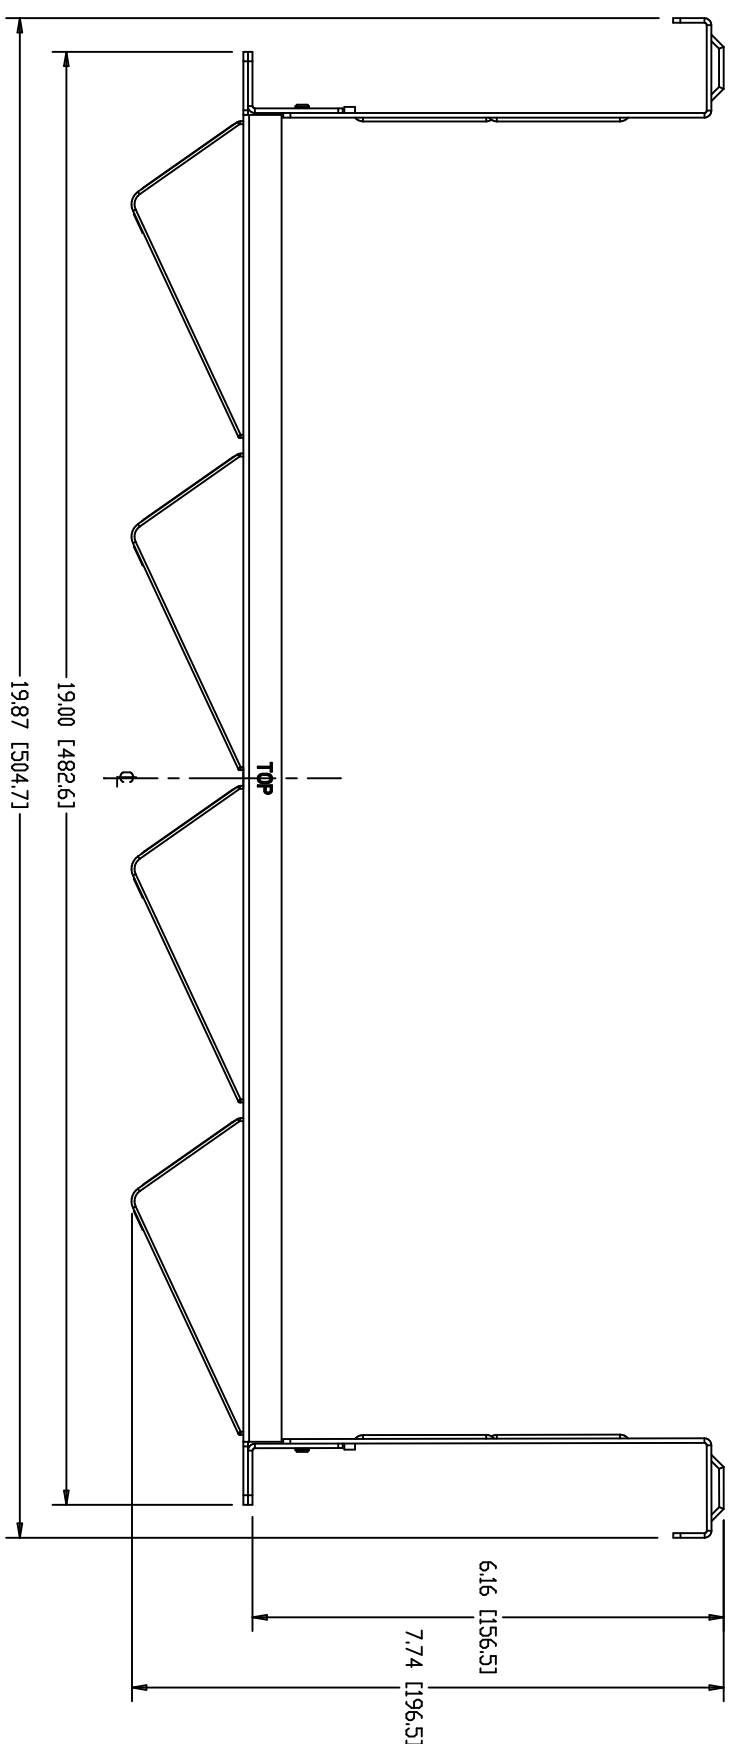

- NOTES
01. ALL DIMENSIONS ARE IN INCHES AND MILLIMETERS.
 02. ALL DIMENSIONS SHOWN AS REFERENCE ONLY.

AX104568 (WITH CAT6+ COUPLER)
 SHOWN AS A REFERENCE ONLY

AX103248 (EMPTY)
 SHOWN AS A REFERENCE ONLY

INFORMATION SUR LE PRODUIT
 PRODUCT INFO

NUMERO DE PIÈCE PART NUMBER	DESCRIPTION
AX103248	1U 24-PORT (EMPTY), BLACK
AX104568	1U 24-PORT WITH CAT6+ RJ45 COUPLER, BLACK
AX104569	1U 24-PORT WITH 10GX RJ45 COUPLER, BLACK