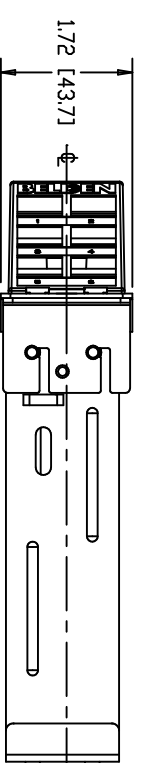

- NOTES
01. ALL DIMENSIONS ARE IN INCHES AND MILLIMETERS.
 02. ALL DIMENSIONS SHOWN AS REFERENCE ONLY.

AX104568 (WITH CAT6+ COUPLER)
 SHOWN AS A REFERENCE ONLY

AX103248 (EMPTY)
 SHOWN AS A REFERENCE ONLY

INFORMATION SUR LE PRODUIT
 PRODUCT INFO

NUMERO DE PIÈCE PART NUMBER	DESCRIPTION
AX103248	1U 24-PORT (EMPTY), BLACK
AX104568	1U 24-PORT WITH CAT6+ RJ45 COUPLER, BLACK
AX104569	1U 24-PORT WITH 10GX RJ45 COUPLER, BLACK