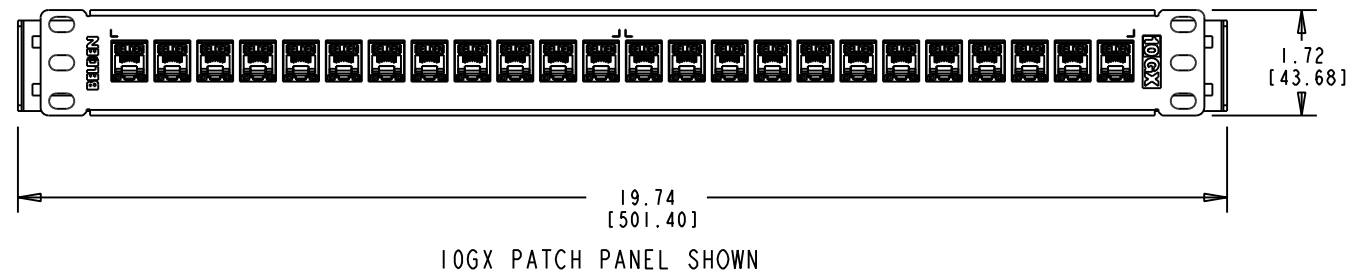

NOTES

- 01. ALL DIMENSIONS ARE IN INCHES AND [MILLIMETERS].
- 02. ALL DIMENSIONS SHOWN AS REFERENCE ONLY.

INFORMATION SUR LE PRODUIT PRODUCT INFO	
NUMÉRO DE PIÈCE PART NUMBER	DESCRIPTION
AX104141	10GX KEYCONNECT PATCH PANEL COUPLER 1U24P, BLACK
AX104227	CAT6+ KEYCONNECT PATCH PANEL COUPLER 1U24P, BLACK