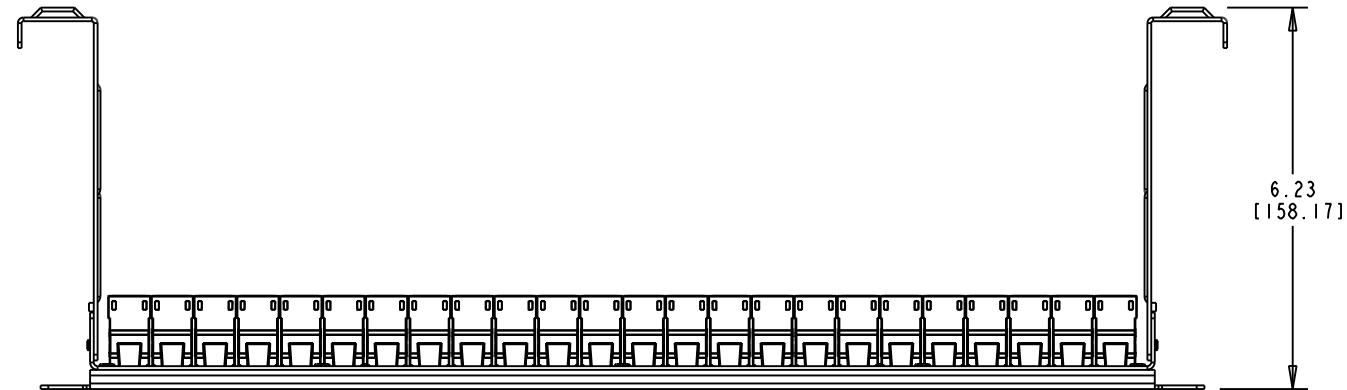

NOTES

- 01. ALL DIMENSIONS ARE IN INCHES AND [MILLIMETERS].
- 02. ALL DIMENSIONS SHOWN AS REFERENCE ONLY.

INFORMATION SUR LE PRODUIT PRODUCT INFO	
NUMÉRO DE PIÈCE PART NUMBER	DESCRIPTION
AX104141	10GX KEYCONNECT PATCH PANEL COUPLER 1U24P, BLACK
AX104227	CAT6+ KEYCONNECT PATCH PANEL COUPLER 1U24P, BLACK