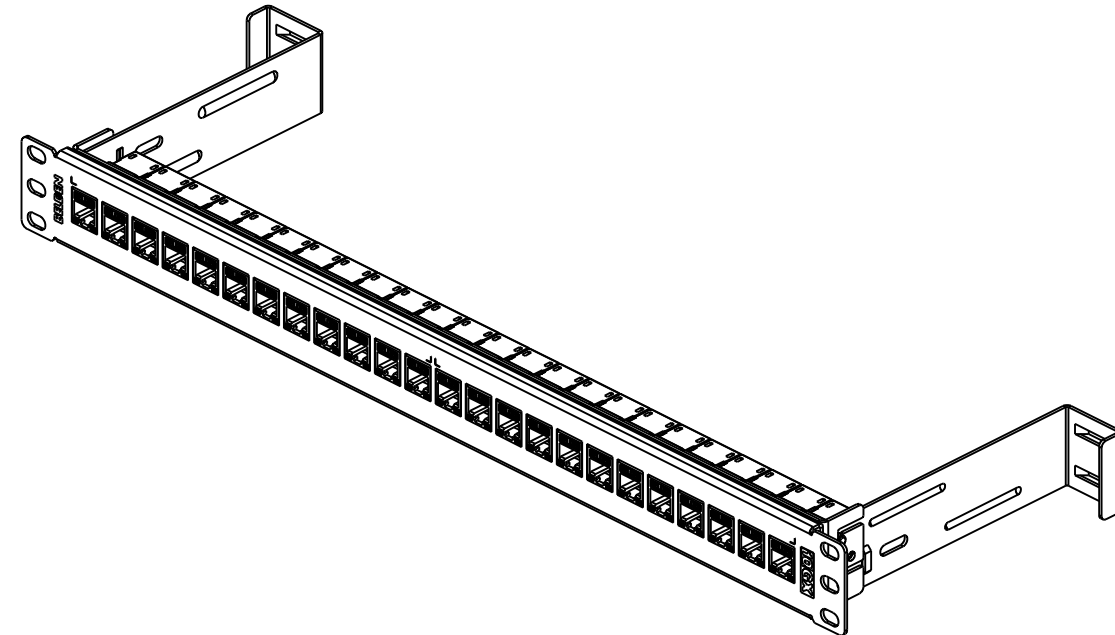

NOTES

- 01. ALL DIMENSIONS ARE IN INCHES AND [MILLIMETERS].
- 02. ALL DIMENSIONS SHOWN AS REFERENCE ONLY.

INFORMATION SUR LE PRODUIT PRODUCT INFO	
NUMÉRO DE PIÈCE PART NUMBER	DESCRIPTION
AX104141	10GX KEYCONNECT PATCH PANEL COUPLER 1U24P, BLACK
AX104227	CAT6+ KEYCONNECT PATCH PANEL COUPLER 1U24P, BLACK