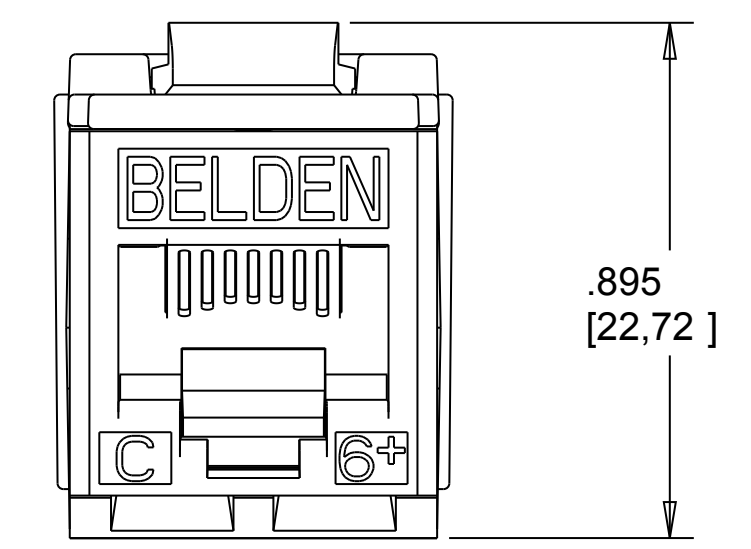

NOTES:
01. ALL DIMENSIONS ARE IN INCHES AND [MILLIMETERS].
02. ALL DIMENSIONS SHOWN AS REFERENCE ONLY

INFORMATION SUR LE PRODUIT PRODUCT INFO	
NUMÉRO DE PIÈCE PART NUMBER	DESCRIPTION
AX104206	CAT6+ KEYCONNECT RJ45 MODULAR COUPLER, ORANGE
AX104207	CAT6+ KEYCONNECT RJ45 MODULAR COUPLER, RED
AX104208	CAT6+ KEYCONNECT RJ45 MODULAR COUPLER, YELLOW
AX104209	CAT6+ KEYCONNECT RJ45 MODULAR COUPLER, GREEN
AX104210	CAT6+ KEYCONNECT RJ45 MODULAR COUPLER, BLUE
AX104213	CAT6+ KEYCONNECT RJ45 MODULAR COUPLER, GRAY
AX104214	CAT6+ KEYCONNECT RJ45 MODULAR COUPLER, ELEC WHITE
AX104215	CAT6+ KEYCONNECT RJ45 MODULAR COUPLER, BLACK

PROPRIÉTÉ INTELLECTUELLE
L'information contenue dans ce document est la propriété de BELDEN Inc. Sauf si spécifié par une autorisation écrite de BELDEN Inc. la personne qui consulte ce document : (1) doit garder confidentielle toute l'information contenue dans ce document et doit protéger en tout ou en partie toute divulgation à toute tierce personne et (2) doit utiliser l'information pour la production ou la mise à jour.

PROPRIETARY INFORMATION
The information contained in this document is the property of BELDEN INC. Except as specifically authorized in writing by BELDEN, INC, the holder of this document: (1) shall keep all information contained herein confidential and shall protect same in whole or in part from disclosure and dissemination to all third parties and (2) shall use same for operating and maintenance purposes only.

BELDEN
SENDING ALL THE RIGHT SIGNALS™

PAGE / SHEET
2 DE/OF 2

DESSIN NON À L'ÉCHELLE
DRAWING NOT TO SCALE

TITRE / TITLE
**CAT6+ KEYCONNECT
RJ45 MODULAR
COUPLER**

NUMÉRO DE DESSIN/DRAWING NUMBER
BELDEN-218