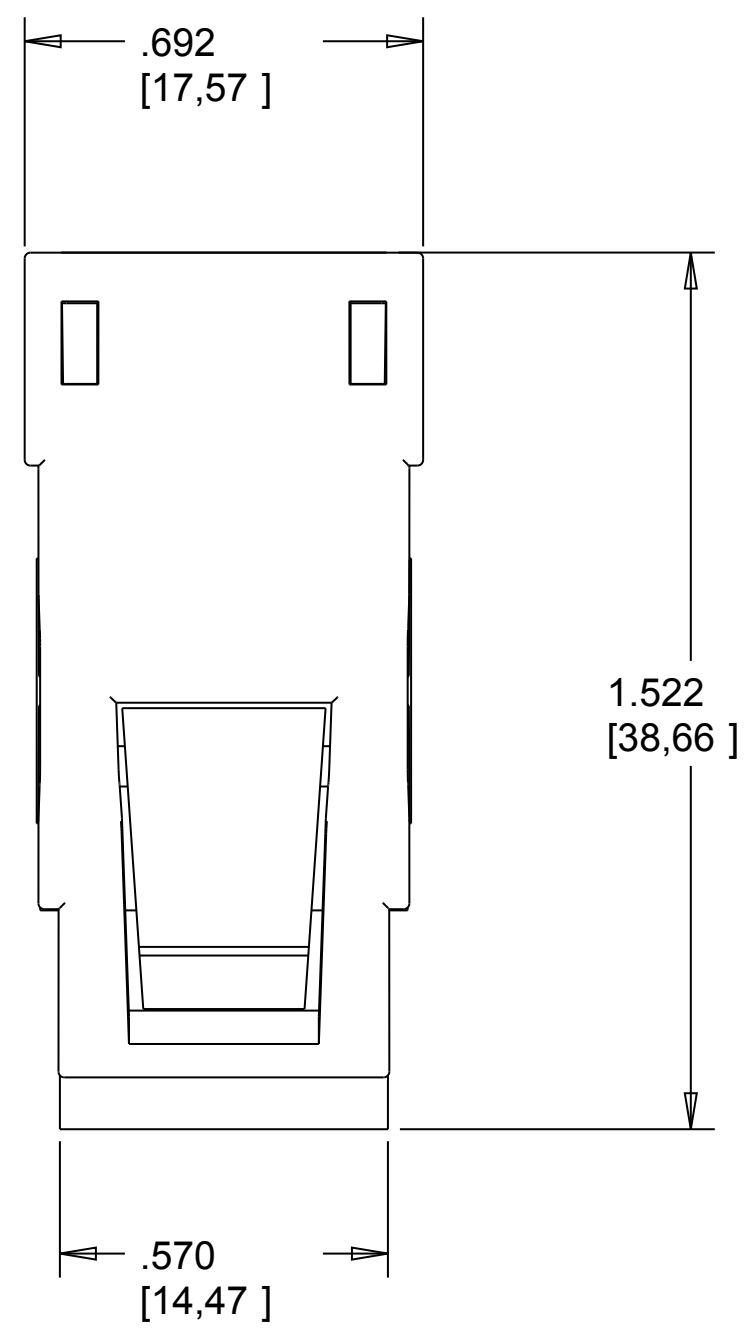

NOTES:
 01. ALL DIMENSIONS ARE IN INCHES AND [MILLIMETERS].
 02. ALL DIMENSIONS SHOWN AS REFERENCE ONLY

INFORMATION SUR LE PRODUIT PRODUCT INFO	
NUMÉRO DE PIÈCE PART NUMBER	DESCRIPTION
AX104015	10GX KEYCONNECT RJ45 MODULAR COUPLER, ORANGE
AX104016	10GX KEYCONNECT RJ45 MODULAR COUPLER, RED
AX104017	10GX KEYCONNECT RJ45 MODULAR COUPLER, YELLOW
AX104018	10GX KEYCONNECT RJ45 MODULAR COUPLER, GREEN
AX104019	10GX KEYCONNECT RJ45 MODULAR COUPLER, BLUE
AX104022	10GX KEYCONNECT RJ45 MODULAR COUPLER, GRAY
AX104023	10GX KEYCONNECT RJ45 MODULAR COUPLER, WHITE
AX104024	10GX KEYCONNECT RJ45 MODULAR COUPLER, BLACK