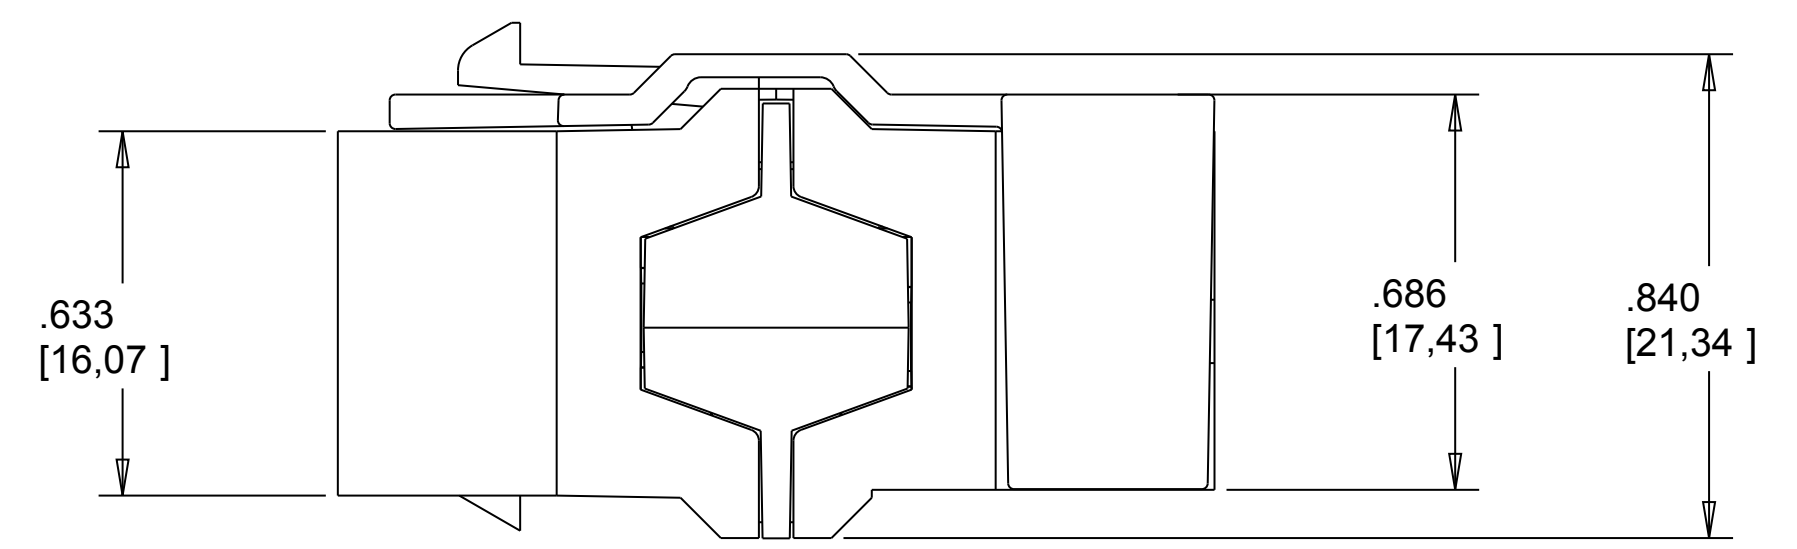

NOTES:
01. ALL DIMENSIONS ARE IN INCHES AND [MILLIMETERS].
02. ALL DIMENSIONS SHOWN AS REFERENCE ONLY

INFORMATION SUR LE PRODUIT PRODUCT INFO	
NUMÉRO DE PIÈCE PART NUMBER	DESCRIPTION
AX104206	CAT6+ KEYCONNECT RJ45 MODULAR COUPLER, ORANGE
AX104207	CAT6+ KEYCONNECT RJ45 MODULAR COUPLER, RED
AX104208	CAT6+ KEYCONNECT RJ45 MODULAR COUPLER, YELLOW
AX104209	CAT6+ KEYCONNECT RJ45 MODULAR COUPLER, GREEN
AX104210	CAT6+ KEYCONNECT RJ45 MODULAR COUPLER, BLUE
AX104213	CAT6+ KEYCONNECT RJ45 MODULAR COUPLER, GRAY
AX104214	CAT6+ KEYCONNECT RJ45 MODULAR COUPLER, ELEC WHITE
AX104215	CAT6+ KEYCONNECT RJ45 MODULAR COUPLER, BLACK

PROPRIÉTÉ INTELLECTUELLE
L'information contenue dans ce document est la propriété de BELDEN Inc. Sauf si spécifié par une autorisation écrite de BELDEN Inc. la personne qui consulte ce document : (1) doit garder confidentielle toute l'information contenue dans ce document et doit protéger en tout ou en partie toute divulgation à toute tierce personne et (2) doit utiliser l'information pour la production ou la mise à jour.

PROPRIETARY INFORMATION
The information contained in this document is the property of BELDEN INC. Except as specifically authorized in writing by BELDEN, INC, the holder of this document: (1) shall keep all information contained herein confidential and shall protect same in whole or in part from disclosure and dissemination to all third parties and (2) shall use same for operating and maintenance purposes only.

BELDEN
SENDING ALL THE RIGHT SIGNALS™

PAGE / SHEET
2 DE/OF 2

DESSIN NON À L'ÉCHELLE
DRAWING NOT TO SCALE

TITRE / TITLE
**CAT6+ KEYCONNECT
RJ45 MODULAR
COUPLER**

NUMÉRO DE DESSIN/DRAWING NUMBER
BELDEN-218