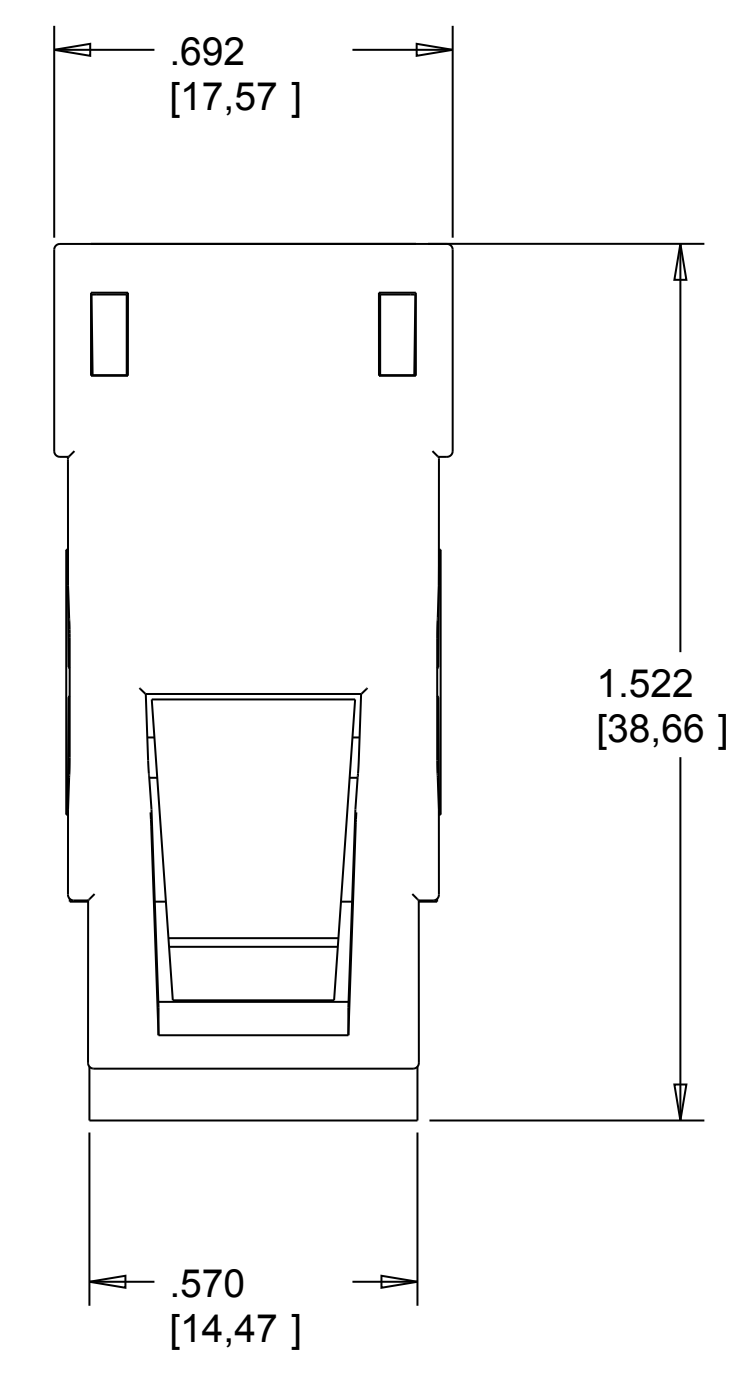

NOTES:
01. ALL DIMENSIONS ARE IN INCHES AND [MILLIMETERS].
02. ALL DIMENSIONS SHOWN AS REFERENCE ONLY

INFORMATION SUR LE PRODUIT PRODUCT INFO	
NUMÉRO DE PIÈCE PART NUMBER	DESCRIPTION
AX104206	CAT6+ KEYCONNECT RJ45 MODULAR COUPLER, ORANGE
AX104207	CAT6+ KEYCONNECT RJ45 MODULAR COUPLER, RED
AX104208	CAT6+ KEYCONNECT RJ45 MODULAR COUPLER, YELLOW
AX104209	CAT6+ KEYCONNECT RJ45 MODULAR COUPLER, GREEN
AX104210	CAT6+ KEYCONNECT RJ45 MODULAR COUPLER, BLUE
AX104213	CAT6+ KEYCONNECT RJ45 MODULAR COUPLER, GRAY
AX104214	CAT6+ KEYCONNECT RJ45 MODULAR COUPLER, ELEC WHITE
AX104215	CAT6+ KEYCONNECT RJ45 MODULAR COUPLER, BLACK

PROPRIÉTÉ INTELLECTUELLE
L'information contenue dans ce document est la propriété de BELDEN Inc. Sauf si spécifié par une autorisation écrite de BELDEN Inc. la personne qui consulte ce document : (1) doit garder confidentielle toute l'information contenue dans ce document et doit protéger en tout ou en partie toute divulgation à toute tierce personne et (2) doit utiliser l'information pour la production ou la mise à jour.

PROPRIETARY INFORMATION
The information contained in this document is the property of BELDEN INC. Except as specifically authorized in writing by BELDEN, INC, the holder of this document: (1) shall keep all information contained herein confidential and shall protect same in whole or in part from disclosure and dissemination to all third parties and (2) shall use same for operating and maintenance purposes only.

BELDEN
SENDING ALL THE RIGHT SIGNALS™

PAGE / SHEET
2 DE/OF 2

DESSIN NON À L'ÉCHELLE
DRAWING NOT TO SCALE

TITRE / TITLE
**CAT6+ KEYCONNECT
RJ45 MODULAR
COUPLER**

NUMÉRO DE DESSIN/DRAWING NUMBER
BELDEN-218