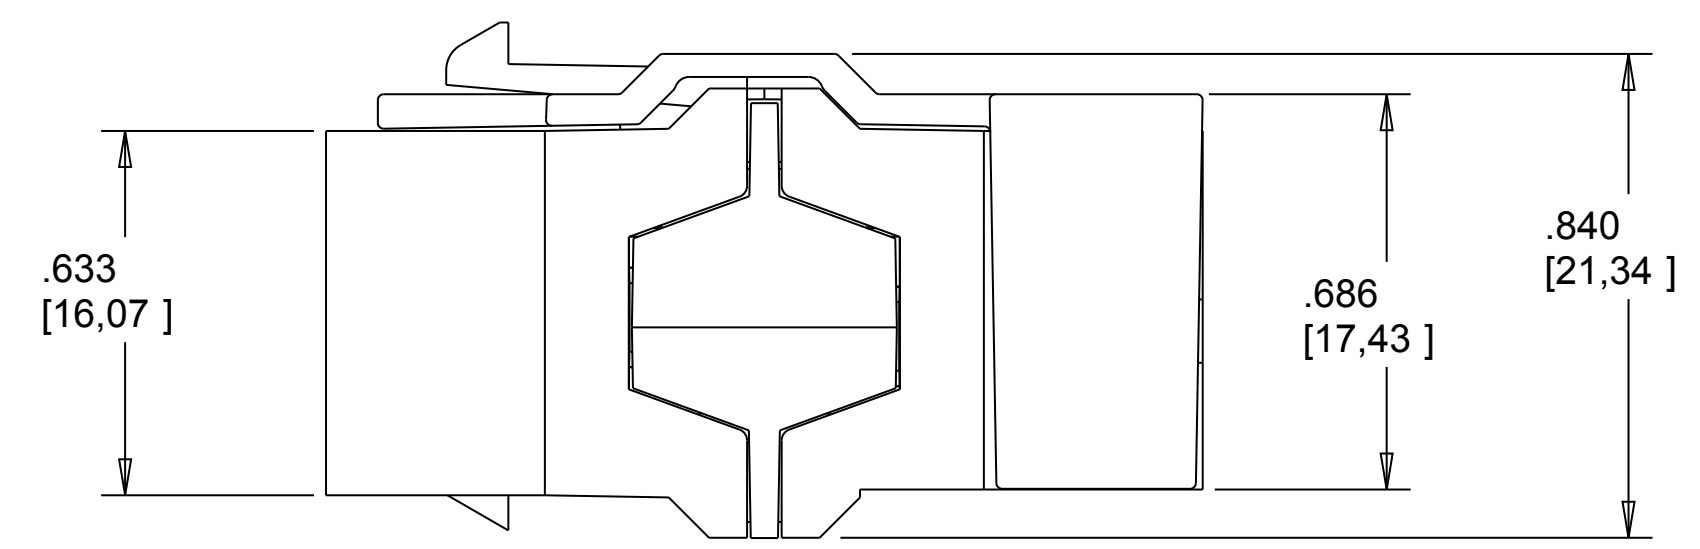

NOTES:
 01. ALL DIMENSIONS ARE IN INCHES AND [MILLIMETERS].
 02. ALL DIMENSIONS SHOWN AS REFERENCE ONLY

INFORMATION SUR LE PRODUIT PRODUCT INFO	
NUMÉRO DE PIÈCE PART NUMBER	DESCRIPTION
AX104015	10GX KEYCONNECT RJ45 MODULAR COUPLER, ORANGE
AX104016	10GX KEYCONNECT RJ45 MODULAR COUPLER, RED
AX104017	10GX KEYCONNECT RJ45 MODULAR COUPLER, YELLOW
AX104018	10GX KEYCONNECT RJ45 MODULAR COUPLER, GREEN
AX104019	10GX KEYCONNECT RJ45 MODULAR COUPLER, BLUE
AX104022	10GX KEYCONNECT RJ45 MODULAR COUPLER, GRAY
AX104023	10GX KEYCONNECT RJ45 MODULAR COUPLER, WHITE
AX104024	10GX KEYCONNECT RJ45 MODULAR COUPLER, BLACK