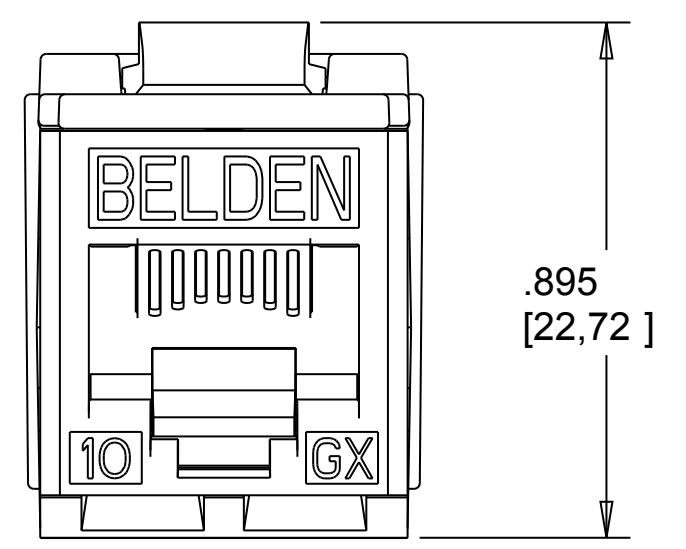

NOTES:
 01. ALL DIMENSIONS ARE IN INCHES AND [MILLIMETERS].
 02. ALL DIMENSIONS SHOWN AS REFERENCE ONLY

INFORMATION SUR LE PRODUIT PRODUCT INFO	
NUMÉRO DE PIÈCE PART NUMBER	DESCRIPTION
AX104015	10GX KEYCONNECT RJ45 MODULAR COUPLER, ORANGE
AX104016	10GX KEYCONNECT RJ45 MODULAR COUPLER, RED
AX104017	10GX KEYCONNECT RJ45 MODULAR COUPLER, YELLOW
AX104018	10GX KEYCONNECT RJ45 MODULAR COUPLER, GREEN
AX104019	10GX KEYCONNECT RJ45 MODULAR COUPLER, BLUE
AX104022	10GX KEYCONNECT RJ45 MODULAR COUPLER, GRAY
AX104023	10GX KEYCONNECT RJ45 MODULAR COUPLER, WHITE
AX104024	10GX KEYCONNECT RJ45 MODULAR COUPLER, BLACK