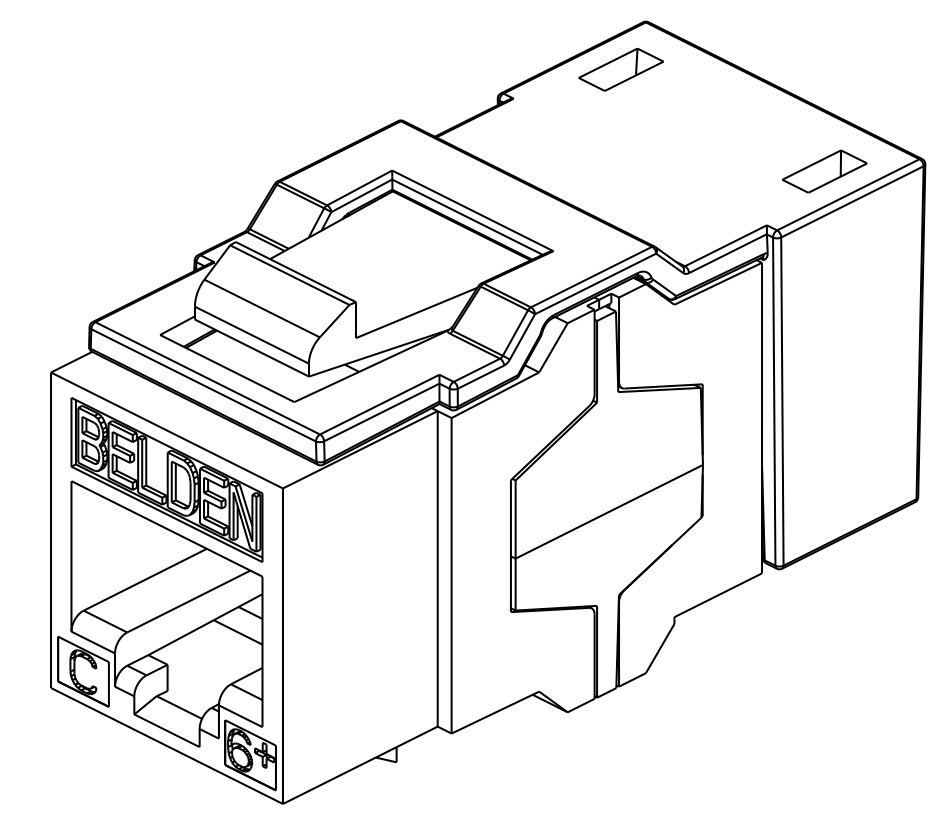

NOTES:
01. ALL DIMENSIONS ARE IN INCHES AND [MILLIMETERS].
02. ALL DIMENSIONS SHOWN AS REFERENCE ONLY

INFORMATION SUR LE PRODUIT PRODUCT INFO	
NUMÉRO DE PIÈCE PART NUMBER	DESCRIPTION
AX104206	CAT6+ KEYCONNECT RJ45 MODULAR COUPLER, ORANGE
AX104207	CAT6+ KEYCONNECT RJ45 MODULAR COUPLER, RED
AX104208	CAT6+ KEYCONNECT RJ45 MODULAR COUPLER, YELLOW
AX104209	CAT6+ KEYCONNECT RJ45 MODULAR COUPLER, GREEN
AX104210	CAT6+ KEYCONNECT RJ45 MODULAR COUPLER, BLUE
AX104213	CAT6+ KEYCONNECT RJ45 MODULAR COUPLER, GRAY
AX104214	CAT6+ KEYCONNECT RJ45 MODULAR COUPLER, ELEC WHITE
AX104215	CAT6+ KEYCONNECT RJ45 MODULAR COUPLER, BLACK

PROPRIÉTÉ INTELLECTUELLE
L'information contenue dans ce document est la propriété de BELDEN Inc. Sauf si spécifié par une autorisation écrite de BELDEN Inc. la personne qui consulte ce document : (1) doit garder confidentielle toute l'information contenue dans ce document et doit protéger en tout ou en partie toute divulgation à toute tierce personne et (2) doit utiliser l'information pour la production ou la mise à jour.

PROPRIETARY INFORMATION
The information contained in this document is the property of BELDEN INC. Except as specifically authorized in writing by BELDEN, INC, the holder of this document: (1) shall keep all information contained herein confidential and shall protect same in whole or in part from disclosure and dissemination to all third parties and (2) shall use same for operating and maintenance purposes only.

BELDEN
SENDING ALL THE RIGHT SIGNALS™

PAGE / SHEET
2 DE/OF 2

DESSIN NON À L'ÉCHELLE
DRAWING NOT TO SCALE

TITRE / TITLE
**CAT6+ KEYCONNECT
RJ45 MODULAR
COUPLER**

NUMÉRO DE DESSIN/DRAWING NUMBER
BELDEN-218