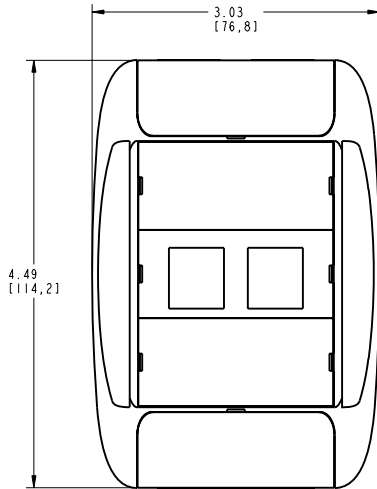

0.46
[11,6]

NOTES

01. ALL DIMENSIONS ARE IN INCHES AND [MILLIMETERS].
02. ALL DIMENSIONS SHOWN AS REFERENCE ONLY.

INFORMATION SUR LE PRODUIT
PRODUCT INFO

NUMÉRO DE PIÈCE PART NUMBER	DESCRIPTION
AX101778	MEDIAFLEX SINGLE GANG FACEPLATE KIT 2-PORTS (GREY)
AX101779	MEDIAFLEX SINGLE GANG FACEPLATE KIT 2-PORTS (ALMOND)
AX101780	MEDIAFLEX SINGLE GANG FACEPLATE KIT 2-PORTS (ELEC.WHITE)
AX101781	MEDIAFLEX SINGLE GANG FACEPLATE KIT 2-PORTS (BLACK)
AX102566	MEDIAFLEX SINGLE GANG FACEPLATE KIT 2-PORTS (IVORY)
AX102621	MEDIAFLEX SINGLE GANG FACEPLATE KIT 2-PORTS (WHITE)

PROPRIÉTÉ INTELLECTUELLE

PROPRIETARY INFORMATION

DATE 2008 JUN 29		
DES/DRW -	APP -	REV -
NEW MARKETING DRAWING CREATED. THIS DRAWING SUPERSEDES IBDN245.		
OR	BL	A
PRODUCT CODE COLUMN HAS BEEN REMOVED FROM PRODUCT INFO. TABLE. VIEWS ADDED TO SHOW 2 PORT & 4 PORT IN RESP. DRAWING SHEETS. 2009 JUN 11		
OA	BL	B

BELDEN
SENDING ALL THE RIGHT SIGNALS™

PAGE / SHEET
1 DE / OF 3

DESSIN NON À L'ÉCHELLE
DRAWING NOT TO SCALE

TITRE / TITLE
**MEDIAFLEX
SINGLE GANG
FACEPLATE KIT**

NUMERO DE DESSIN/DRAWING NUMBER

BELDEN-056