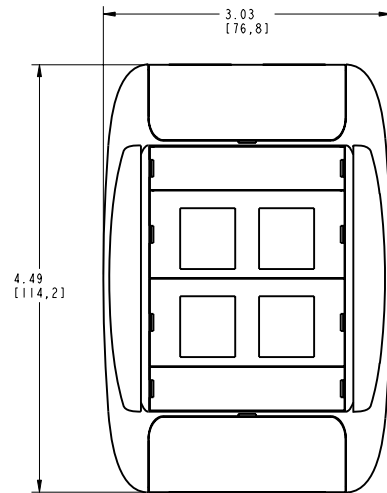

BELDEN
SENDING ALL THE RIGHT SIGNALS™

PAGE / SHEET
1 DE / OF 3

DESSIN NON À L'ÉCHELLE
DRAWING NOT TO SCALE

TITRE / TITLE
**MEDIAFLEX
SINGLE GANG
FACEPLATE KIT**

NUMERO DE DESSIN/DRAWING NUMBER

BELDEN-056

0.46
[11,6]

NOTES

- 01. ALL DIMENSIONS ARE IN INCHES AND [MILLIMETERS].
- 02. ALL DIMENSIONS SHOWN AS REFERENCE ONLY.

INFORMATION SUR LE PRODUIT PRODUCT INFO	
NUMÉRO DE PIÈCE PART NUMBER	DESCRIPTION
AX101782	MEDIAFLEX SINGLE GANG FACEPLATE KIT 4-PORTS (GREY)
AX101783	MEDIAFLEX SINGLE GANG FACEPLATE KIT 4-PORTS (ALMOND)
AX101784	MEDIAFLEX SINGLE GANG FACEPLATE KIT 4-PORTS (ELEC. WHITE)
AX101785	MEDIAFLEX SINGLE GANG FACEPLATE KIT 4-PORTS (BLACK)
AX102567	MEDIAFLEX SINGLE GANG FACEPLATE KIT 4-PORTS (IVORY)
AX102622	MEDIAFLEX SINGLE GANG FACEPLATE KIT 4-PORTS (WHITE)