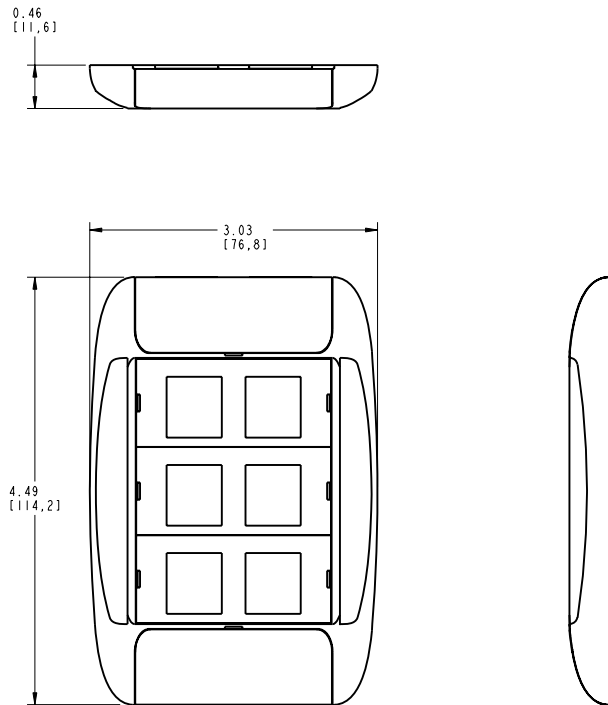

NOTES

01. ALL DIMENSIONS ARE IN INCHES AND [MILLIMETERS].
02. ALL DIMENSIONS SHOWN AS REFERENCE ONLY.

INFORMATION SUR LE PRODUIT PRODUCT INFO	
NUMÉRO DE PIÈCE PART NUMBER	DESCRIPTION
AX101786	MEDIAFLEX SINGLE GANG FACEPLATE KIT 6-PORTS (GREY)
AX101787	MEDIAFLEX SINGLE GANG FACEPLATE KIT 6-PORTS (ALMOND)
AX101788	MEDIAFLEX SINGLE GANG FACEPLATE KIT 6-PORTS (ELEC.WHITE)
AX101789	MEDIAFLEX SINGLE GANG FACEPLATE KIT 6-PORTS (BLACK)
AX102568	MEDIAFLEX SINGLE GANG FACEPLATE KIT 6-PORTS (IVORY)
AX102623	MEDIAFLEX SINGLE GANG FACEPLATE KIT 6-PORTS (WHITE)

PROPRIÉTÉ INTELLECTUELLE
L'information contenue dans ce document est la propriété de BELDEN Inc. Sauf si spécifié par une autorisation écrite de BELDEN Inc. la personne qui consulte ce document : (1) doit garder confidentielle toute l'information contenue dans ce document et doit protéger en tout ou en partie toute divulgation à toute tierce personne et (2) doit utiliser l'information pour la production ou la mise à jour.

DATE 2008 JUN 29		
DES/DRW -	APP -	REV -
NEW MARKETING DRAWING CREATED. THIS DRAWING SUPERSEDES IBDN245.		
OR	BL	A
PRODUCT CODE COLUMN HAS BEEN REMOVED FROM PRODUCT INFO. TABLE. VIEWS ADDED TO SHOW 2 PORT & 4 PORT IN RESP. DRAWING SHEETS. 2009 JUN 11		
OA	BL	B

BELDEN
SENDING ALL THE RIGHT SIGNALS™

PAGE / SHEET
3 DE / OF 3

DESSIN NON À L'ÉCHELLE
DRAWING NOT TO SCALE

TITRE / TITLE
**MEDIAFLEX
SINGLE GANG
FACEPLATE KIT**

NUMÉRO DE DESSIN/DRAWING NUMBER

BELDEN-056