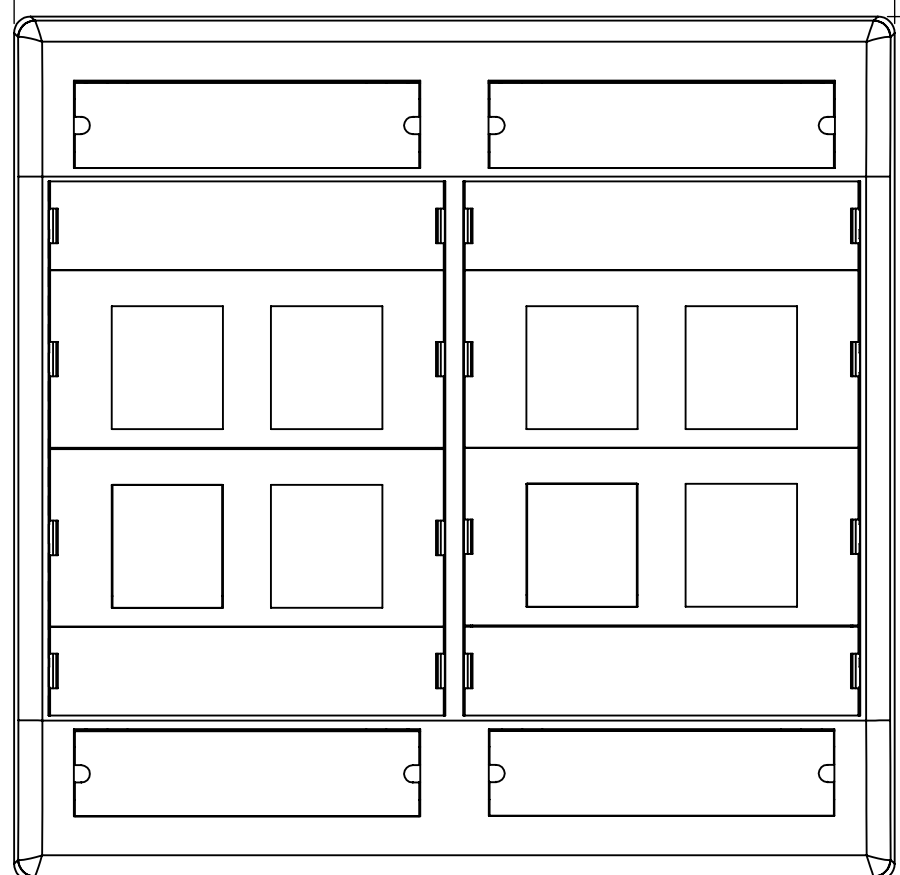

4.59in
[116.5mm]

4.50in
[114.3mm]