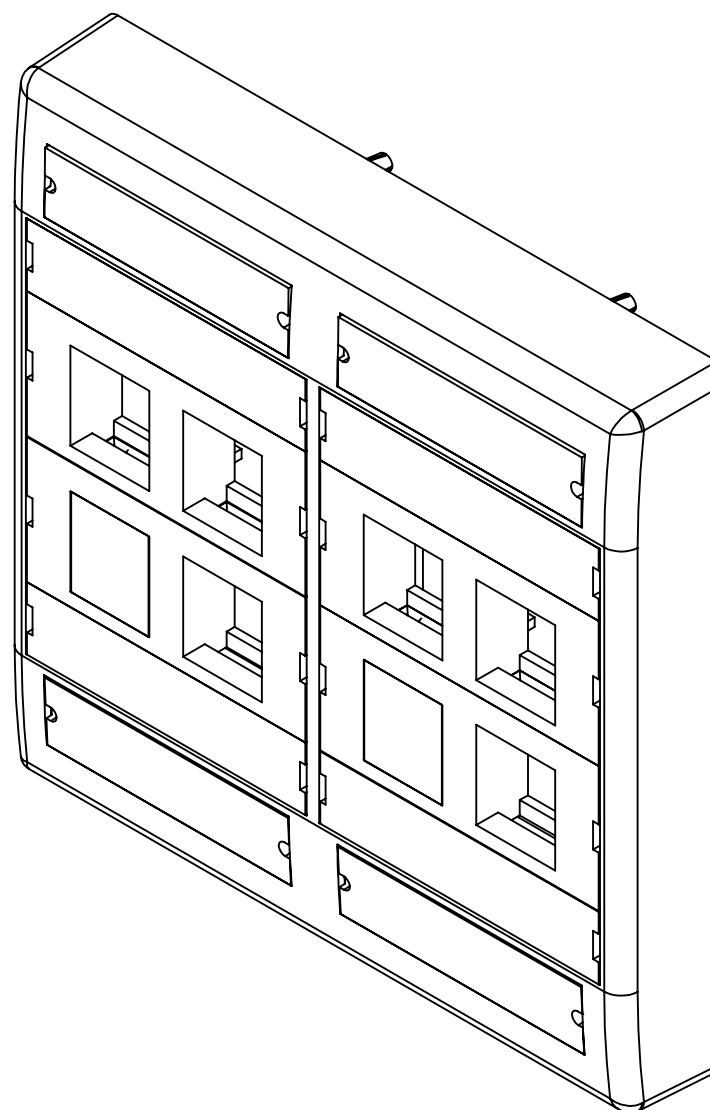

**INFORMATION SUR LE PRODUIT
PRODUCT INFO**

NUMÉRO DE PIECE PART NUMBER	DESCRIPTION
AX106641	ANGULAR MEDIAFLEX KEYCONNECT DOUBLE-GANG FACEPLATE KIT 8-PORT, FLUSH, GRAY
AX106642	ANGULAR MEDIAFLEX KEYCONNECT DOUBLE-GANG FACEPLATE KIT 8-PORT, FLUSH, ALMOND
AX106643	ANGULAR MEDIAFLEX KEYCONNECT DOUBLE-GANG FACEPLATE KIT 8-PORT, FLUSH, ELEC. WHITE
AX106644	ANGULAR MEDIAFLEX KEYCONNECT DOUBLE-GANG FACEPLATE KIT 8-PORT, FLUSH, BLACK

PROPRIÉTÉ INTELLECTUELLE

PROPRIETARY INFORMATION

The information contained in this document is the property of BELDEN INC. Except as specifically authorized in writing by BELDEN, INC. the holder of this document: (1) shall keep all information contained herein confidential and shall protect same in whole or in part from disclosure and dissemination to all third parties and (2) shall use same for operating and maintenance purposes only.

DESSIN NON À L'ÉCHELLE

CE DESSIN REPRÉSENTE LE PRODUIT FINI ET DOIT ÊTRE CONSIDÉRÉ À TITRE DE RÉFÉRENCE SEULEMENT

DO NOT SCALE DRAWING

THIS DRAWING REPRESENTS FINISH PRODUCT AND SHOULD BE CONSIDERED AS REFERENCE ONLY

ORIENTATION:

TITRE / TITLE:

**Angular MediaFlex KeyConnect
Double-Gang Faceplate Kit 8-Port,
Flush**

DESSIN NO / DRAWING NO.

BELDEN-460

REV

A

DESSINÉ PAR: LE
DRAWN BY: **SL** ON THE **24 Sep 2015**

FORMAT
SIZE **C**

POIDS / WEIGHT
.199 lbs (Ref)

FEUILLE DE
SHEET 1 OF 1

CAO / CAD