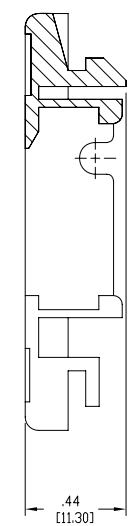

DATE	2008 DEC 04		
DES/DRW	APP	REV	
-	-	-	-
QA	BL	A	

NOTES

01. ALL DIMENSIONS ARE IN INCHES AND [MILLIMETERS].
02. ALL DIMENSIONS SHOWN AS REFERENCE ONLY

INFORMATION SUR LE PRODUIT PRODUCT INFO	
NUMERO DE PIÈCE PART NUMBER	DESCRIPTION
AX103925	KEYCONNECT MODULAR FURNITURE ADAPTER, 3-P, ALMOND
AX102291	KEYCONNECT MODULAR FURNITURE ADAPTER, 3-P, WHITE
AX102292	KEYCONNECT MODULAR FURNITURE ADAPTER, 3-P, BLACK

**BELDEN**  
SENDING ALL THE RIGHT SIGNALS™

PAGE / SHEET  
1 DE/OF 1

DESSIN NON À L'ÉCHELLE  
DRAWING NOT TO SCALE

TITRE / TITLE  
KEYCONNECT  
MODULAR FURNITURE  
ADAPTER, 3-P

NUMERO DE DESSIN/DRAWING NUMBER  
BELDEN-231