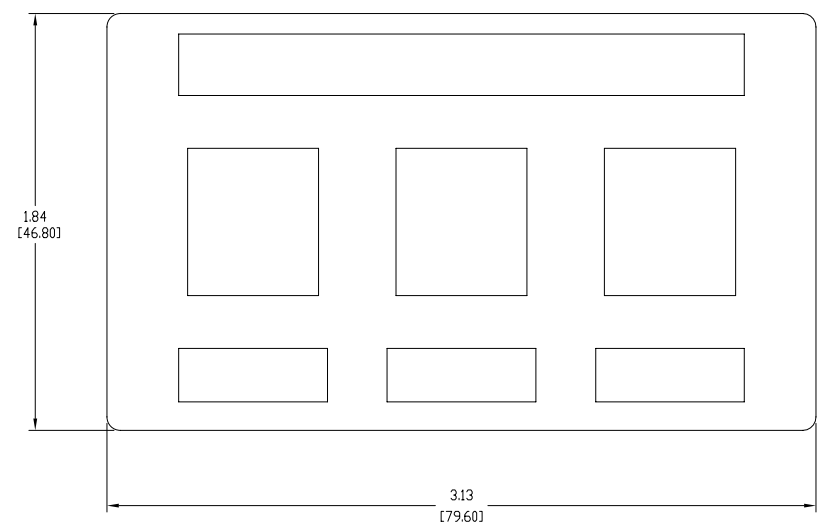

DATE	2008 DEC 04		
DES/DRW	APP	REV	
-	-	-	-
QA	BL	A	

NOTES

01. ALL DIMENSIONS ARE IN INCHES AND [MILLIMETERS].
02. ALL DIMENSIONS SHOWN AS REFERENCE ONLY

INFORMATION SUR LE PRODUIT PRODUCT INFO	
NUMERO DE PIÈCE PART NUMBER	DESCRIPTION
AX103925	KEYCONNECT MODULAR FURNITURE ADAPTER, 3-P, ALMOND
AX102291	KEYCONNECT MODULAR FURNITURE ADAPTER, 3-P, WHITE
AX102292	KEYCONNECT MODULAR FURNITURE ADAPTER, 3-P, BLACK