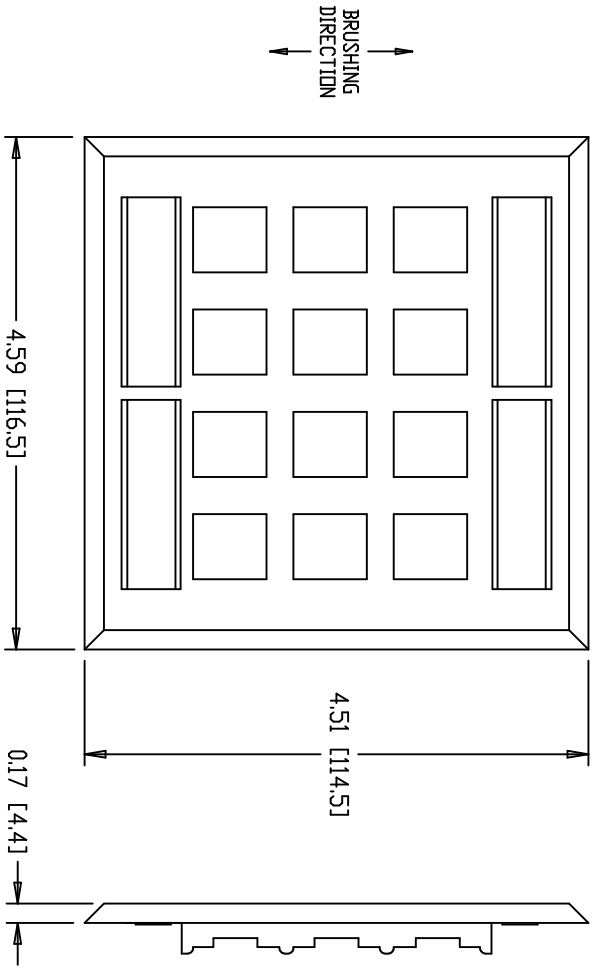

NOTES
01. ALL DIMENSIONS ARE IN INCHES AND MILLIMETERS!
02. ALL DIMENSIONS SHOWN AS REFERENCE ONLY

INFORMATION SUR LE PRODUIT	
NUMERO DE PIÈCE / PART NUMBER	DESCRIPTION
AX104234	FACEPLATE STAINLESS STEEL DOUBLE GANG 12-PORT FLUSH WITH ID WINDOWS