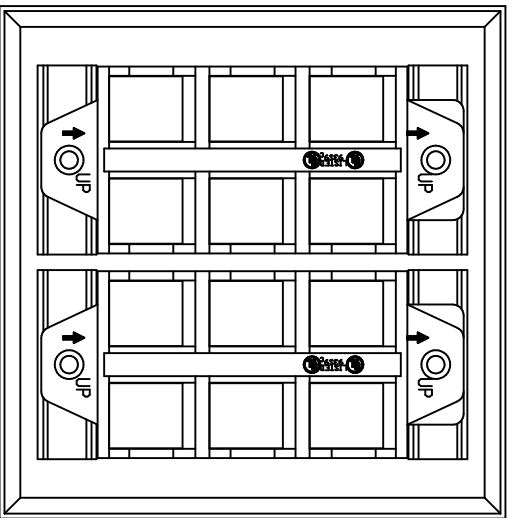

NOTES
01. ALL DIMENSIONS ARE IN INCHES AND MILLIMETERS!
02. ALL DIMENSIONS SHOWN AS REFERENCE ONLY

INFORMATION SUR LE PRODUIT	
NUMERO DE PIÈCE / PART NUMBER	DESCRIPTION
AX104234	FACEPLATE STAINLESS STEEL DOUBLE GANG 12-PORT FLUSH WITH ID WINDOWS