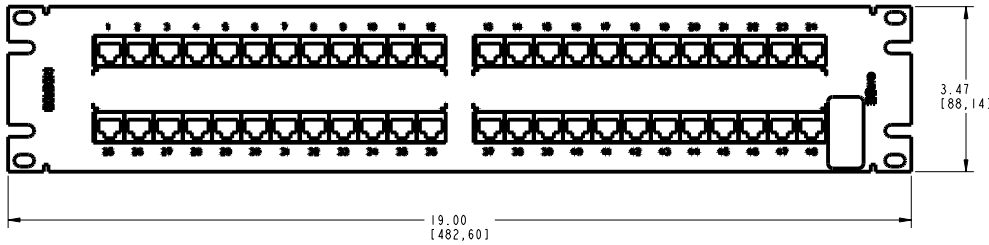

NOTES

- 01. ALL DIMENSIONS ARE IN INCHES AND [MILLIMETERS].
- 02. ALL DIMENSIONS SHOWN AS REFERENCE ONLY.

DATE 16 JUL 2009			
DES/DRW OR	APP	BL	REV A
-	-	-	-

INFORMATION SUR LE PRODUIT PRODUCT INFO	
NUMÉRO DE PIÈCE PART NUMBER	DESCRIPTION
AX103261	HDPP-BIX 2U 48 PORT ASSY (BLACK)