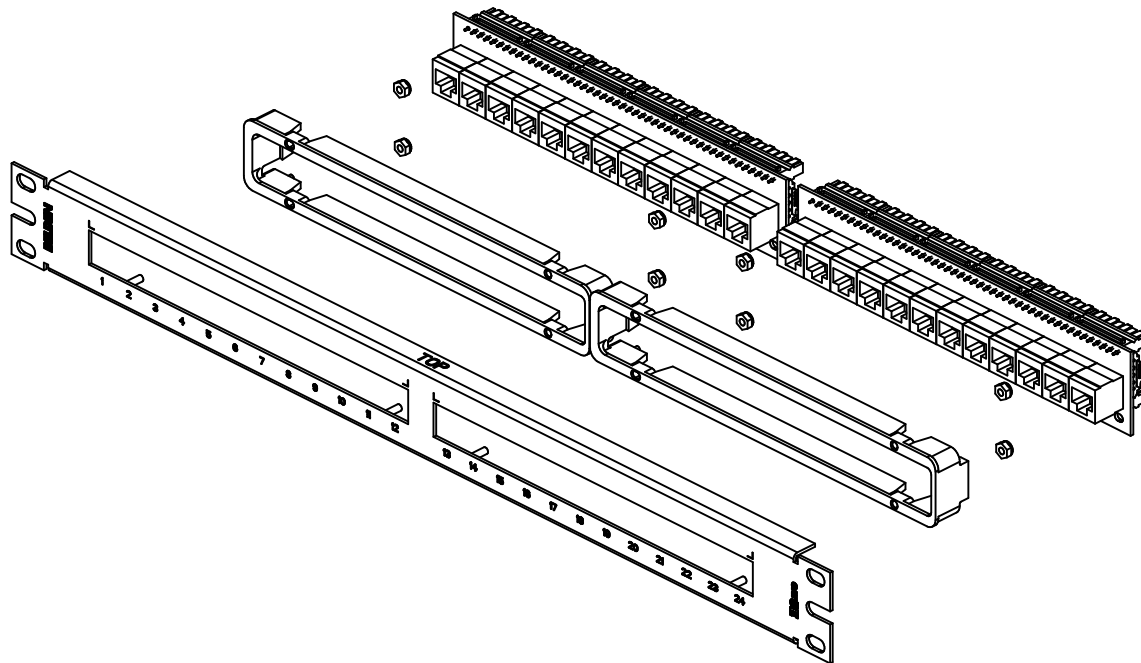

ANCHOR SCREW FOR CABLE MANAGEMENT ACCESSORIES.

ORDERING NUMBER		AX103258	
PRODUCT CODE		BUPP-HDL-1U24FRKABZ	
SIZE	A	SCALE	0.625"
SHEET	1 / 1	DATE	2008-01-28
DWG NO.	IBDN-349		

DESCRIPTION
 PATCH PANEL CAT5E HD-110 1U 24-PORTS T568B, BLACK