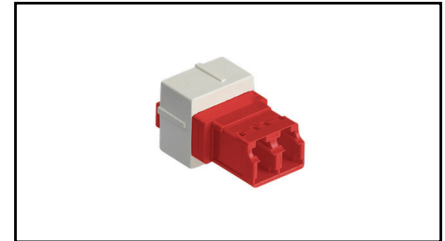

AX102101, OM4 MDVO Adapter Module with LC Keyed Red Adapter, White Holder

KeyConnect Fiber Adapter Modules

Description	Belden Part Number		
	Almond	Elec. White	Black
LC Duplex - OM3 (Aqua Adapter)	AX104937	AX104938	AX104939
LC Duplex - OM4 (Erika Violet Adapter)	AX105641-AL	AX105641-EW	AX105641-BK
SC Simplex OM1 (Beige Adapter)	AX102683	AX102684	AX102685
SC Simplex - OM3 (Aqua Adapter)	AX105643-AL	AX105643-EW	AX105643-BK
ST- Metal	AX102242	AX102243	AX102244

All KeyConnect Adapter Modules listed above come in quantities of 25 per package
Please contact Belden for any help configuring/validating *SmartPart* Numbers or for any other custom Engineered solutions