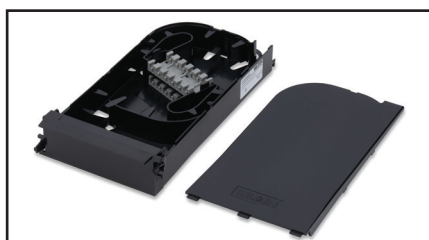

FiberExpress Patch Panel Systems (continued) FX UHD and FX Ultra Cassettes

FC3H18LDMF, FX UHD Cassette, OS2, 18 Ports, MPO-12 (female), LC Duplex, Type-A, Blue Adapters

FC3U12LDMF1A, FX Ultra Cassette, OM3, 12 Ports, MPO-12 (female), LC Duplex, Type-A ALT, Aqua Adapters

FC3H12LDFS, FX UHD Splice Cassette, OM3, 12 Ports, LC duplex, Aqua Adapters

FCZH00BBFS, FX UHD Empty Splice Cassette

FX UHD and FX Ultra Cassettes

Featuring the highest density at 72 LC Duplex or MPO ports per 19" rack unit FX UHD family is the ideal choice for high-port count applications such as in the data center.

Unique 1" pull-out feature of the FX Ultra family provides a medium density solution with a superior ease of use for day-to-day MAC (moves, adds and changes) within the Enterprise or cross-connect within the data center.