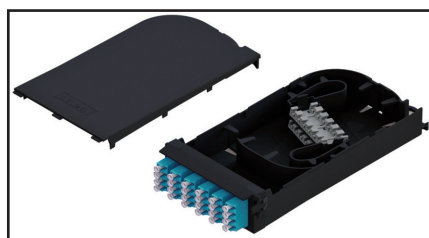

FiberExpress Patch Panel Systems (continued) FX UHD and FX Ultra Cassettes

FC3H18LDMF, FX UHD Cassette, OS2, 18 Ports, MPO-12 (female), LC Duplex, Type-A, Blue Adapters

FC3U12LDMF1A, FX Ultra Cassette, OM3, 12 Ports, MPO-12 (female), LC Duplex, Type-A ALT, Aqua Adapters

FC3H12LDFS, FX UHD Splice Cassette, OM3, 12 Ports, LC duplex, Aqua Adapters

FCZH00BBFS, FX UHD Empty Splice Cassette

FX UHD and FX Ultra Cassettes

Featuring the highest density at 72 LC Duplex or MPO ports per 19" rack unit FX UHD family is the ideal choice for high-port count applications such as in the data center.

Unique 1" pull-out feature of the FX Ultra family provides a medium density solution with a superior ease of use for day-to-day MAC (moves, adds and changes) within the Enterprise or cross-connect within the data center.

Standard Type-A Cassettes (Base12)

Description			Belden Part Number				
Patch Ports (fibers)	Trunk Ports	Family	OM1 Beige Adapters	OM3 Aqua Adapters	OM4 Erika Violet Adapters	OS2 Blue Adapters	OS2/APC Green Adapters
LC Duplex to MPO-12(12f) Female							
18 (36)	3	FX UHD*	–	FC3H18LDMF	FC4H18LDMF	FCSH18LDMF	FCSH18LAMF
12 (24)	2	FX Ultra	FC1U12LDMF	FC3U12LDMF	FC4U12LDMF	FCSU12LDMF	FCSU12LAMF
SC Duplex to MPO-12(12f) Female							
6 (12)	1	FX Ultra	FC1U06SDMF	FC3U06SDMF	FC4U06SDMF	FCSU06SDMF	FCSU06SAMF
SC Simplex to MPO-12(12f) Female							
12 (12)	1	FX Ultra	–	–	–	FCSU12SCMF	FCSU12SBMF